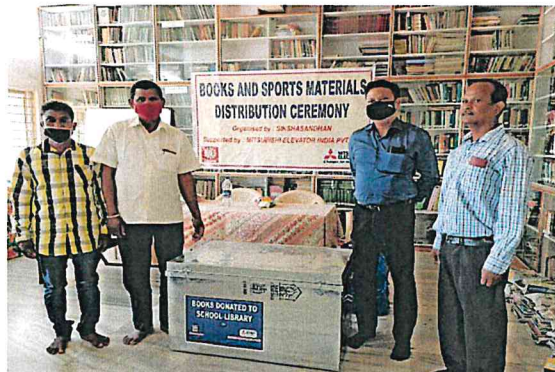

Mitsubishi Elevator India Private Limited as part of its CSR initiatives carried out the following CSR activity in Bhubaneswar, Odisha.

CSR Activity	Event date	Place of CSR activity
Distribution of books, educational items and support items to 12 schools	25th Feb 2021	Bhubaneswar, Odisha

IMEC contributed Rs.2.00 lakhs (INR 0.2 Million) for distribution of books, educational items and sports items to 12 tribal schools in Bhubaneswar. Sikshasadhan, a non-government organisation who are focussing on tribal education and development supported IMEC in this project.

Mr. Anirban, Regional Head for the Eastern region handed over these materials to the beneficiaries on 25th Feb 2021, through Sikshasadhan.

FEW GLIMPS OF THE EVENT

- CSR Implementation Team